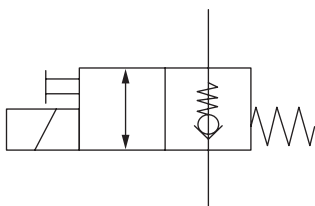

Solenoid valve complete HACO

Partnr. HACO	Ref. nr. original	Size (mm)	Size (thread)	Voltage (V)	Function
2554264H	V133.12.HK	Ø13	M18x1,5	12	single acting
2554265H	V133.24.HK	Ø13	M18x1,5	24	single acting