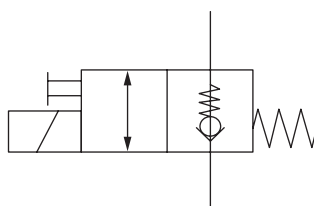

Cartridge HACO

Partnr. HACO	Ref. nr. original	Size (mm)	Size (thread)	Function
2554131H	495531	Ø12,7	3/4UNF	single acting