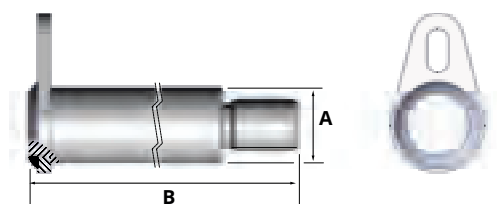

Pin locking plate HACO

10

- Total length pin including plate (i.a.)

Partnr. HACO	Ref. nr. original	A (mm)	B (mm)
3014011H	31107TL	35	216