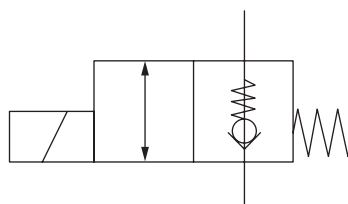

Solenoid valve complete HACO

Partnr. HACO	Ref. nr. original	Size (mm)	Size (thread)	Voltage (V)	Function
2501505H	0067233	Ø15	M20x1,5	12	single acting
2501503H	0067232	Ø15	M20x1,5	24	single acting

4/2 valve 24V HACO