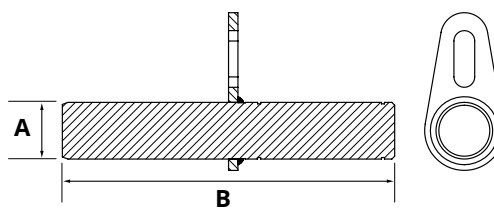

Pin lubrication free HACO

- Total length pin including plate (i.a.)

Partnr. HACO	Ref. nr. original	A (mm)	B (mm)
3007257H	0058333	30	176