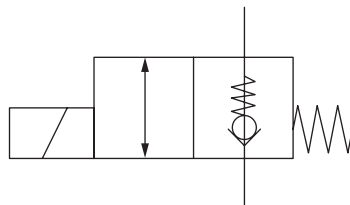

Cartridge HACO

Partnr. HACO	Ref. nr. original	Size (mm)	Size (thread)	Function
2554031H	21328TL	Ø12.7	3/4UNF	single acting