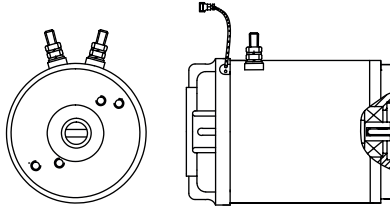

Motor HACO

- Female connection
- Closed motor
- 2 years Haco warranty

Partnr. HACO	Ref. nr. original	Voltage (V)	Power (kW)	Rotation
2001173H	0006733	12	2.0	right
2001172H	0006734	24	2.0	right