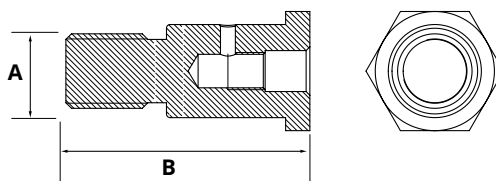

Pin hexagonal HACO

- Total length pin including plate (i.a.)

Partnr. HACO	Ref. nr. original	A (mm)	B (mm)
3014020H	31493TL	25	66
3014025H	31284TL	25	207
3014016H	31281TL	30	73
3014027H	32228TL	30	90
3014038H	32344TL	30	109
3014017H	31283TL	30	116
3014000H	32553TL	30	126
3014004H	32018TL	30	136
3014018H	32343TL	30	189
3014006H	32047TL	30	196
3014003H	32016TL	35	204