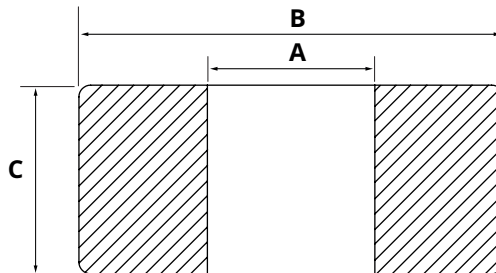

Roller HACO

- Material POM (Delrin)

Partnr. HACO	Ref. nr. original	A (mm)	B (mm)	C (mm)
4007258H	0058337	30	90	57
4007260H	0058336	30	120	57
4007000H	0079085	35	90	57
4007001H	0079130	35	120	57