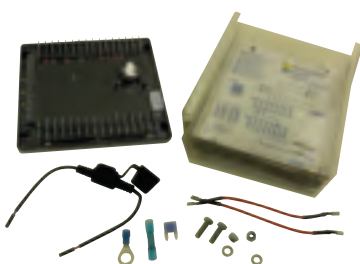

Printed circuit board Bär Cargolift

Partnr. HACO	Ref. nr. original
5519101L	101136811