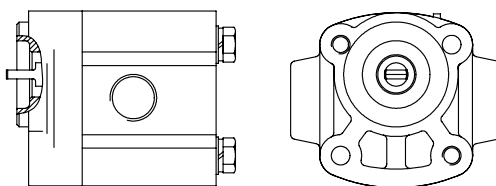

Pump MD-type HACO

- 2 years Haco warranty

Partnr. HACO	Ref. nr. original	Displacement (cm3)
2001191H	P013	0.8
2001192H	P012	1.7
2001193H	P011	2.5
2001194H	P010	3.3
2001189H	P009	4.3