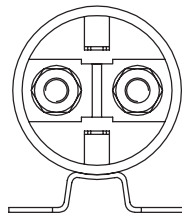

Starter solenoid HACO

- With silver contacts
- 1 year Haco warranty

Partnr. HACO	Ref. nr. original	Voltage (V)	Amperes (Amp.)
4501126H	2016994 1320127	12	150
4501127H	1404305 67474899	24	150