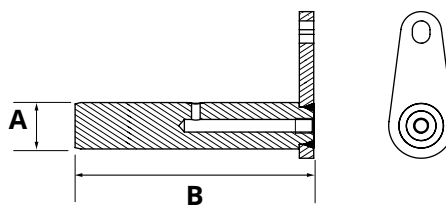

Pin Dhollandia

- Total length pin including plate (i.a.)

Partnr. HACO	Ref. nr. original	A (mm)	B (mm)
3051093L	M1730.204.P50.L	30	204