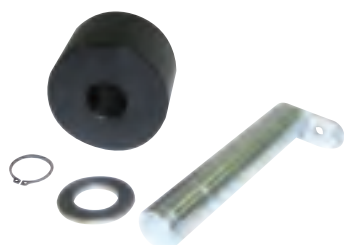

Roller set HACO

Partnr. HACO	Ref. nr. original	Size (mm)
3008054H	1400927 2013925	Ø25
3008049H	2013926	Ø28
3008055H	1358181 2013927	Ø36
4013443H	2013927	Ø36