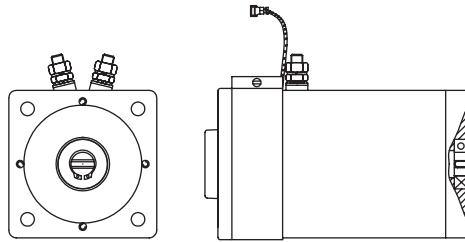

- Female connection
- for DLB47, closed motor
- 2 years Haco warranty

Partnr. HACO	Ref. nr. original	Voltage (V)	Power (kW)	Rotation
2001180H	0011695	24	3.0	left

Motor HACO

- Female connection
- Closed motor
- 2 years Haco warranty