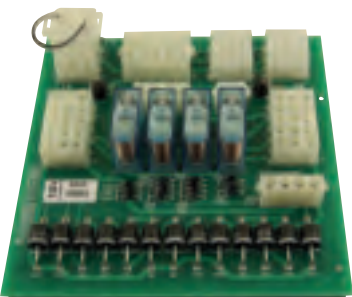

Connection plug Hirschmann

Partnr. HACO	Ref. nr. original
5001390H	395019

LED flashing light HACO

Partnr. HACO	Ref. nr. original	Voltage (V)
5530010H	395459	12/24

Printed circuit board HACO

- 1 year Haco warranty
- With special anti-corrosion layer