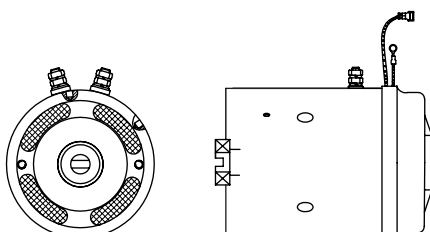

Motor HACO

- Female connection
- Open motor
- 2 years Haco warranty

Partnr. HACO	Ref. nr. original	Voltage (V)	Power (kW)	Rotation
2008748H	101123410	12	1.7	right
2008749H	101139284	24	2.2	right