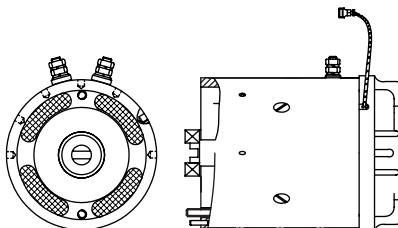

Motor HACO

- Female connection
- for DLB45, open motor
- 2 years Haco warranty

Partnr. HACO	Ref. nr. original	Voltage (V)	Power (kW)	Rotation
2001181H	0010921	12	2.0	left
2001179H	0010922	24	2.0	left

5