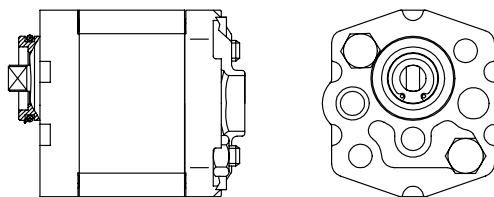

Pump CBK-type HACO

- For DLB47
- 2 years Haco warranty

Partnr. HACO	Ref. nr. original	Displacement (cm³)
2008313H	0084531	1.6
2008314H	0084532	2.1
2008315H	0084534 2009320	2.6