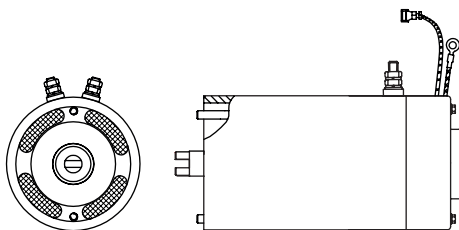

Bolt HACO

Partnr. HACO	Ref. nr. original	Size (thread)
4008006H	2015979	M8x12
4008005H	2009212	M8x16

Motor HACO

- Female connection
- Open motor
- 2 years Haco warranty

Partnr. HACO	Ref. nr. original	Voltage (V)	Power (kW)	Rotation
2001169H	2014264	12	0.8	left
2001170H	2014265	24	1.2	left