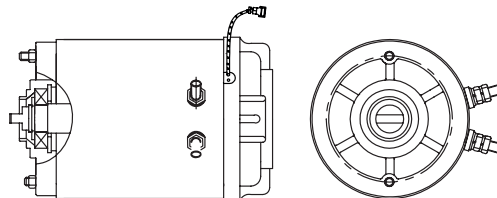

Motor HACO

- Male connection
- Closed motor
- 2 years Haco warranty

Partnr. HACO	Ref. nr. original	Voltage (V)	Power (kW)	Rotation
2008703H	358048	12	2.0	right
2008702H	358047	24	2.0	right