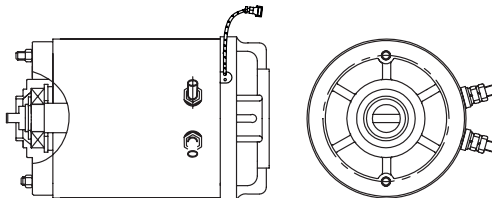

Motor HACO

- Male connection
- for DLB47, closed motor
- 2 years Haco warranty

Partnr. HACO	Ref. nr. original	Voltage (V)	Power (kW)	Rotation
2008703H	0084522	12	2.0	right
2008702H	0065980 2009188	24	2.0	right