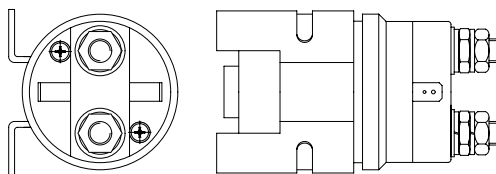

Starter solenoid HACO

- With silver contacts
- 1 year Haco warranty

Partnr. HACO	Ref. nr. original	Voltage (V)	Amperes (Amp.)
4501140H	22 905 672	24	200