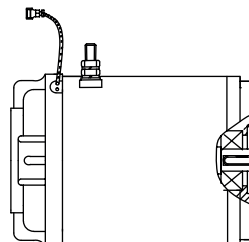

Motor HACO

- Female connection
- Closed motor
- 2 years Haco warranty

Partnr. HACO	Ref. nr. original	Voltage (V)	Power (kW)	Rotation
2001187H	122200	12	2.0	right
2001188H	122205	24	2.0	right