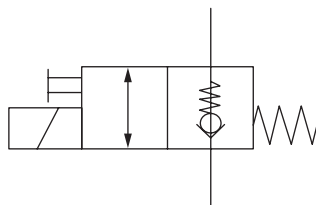

Cartridge HACO

6

Partnr. HACO	Ref. nr. original	Size (mm)	Size (thread)	Function
2554251H	V133.H	Ø13	M18x1.5	single acting