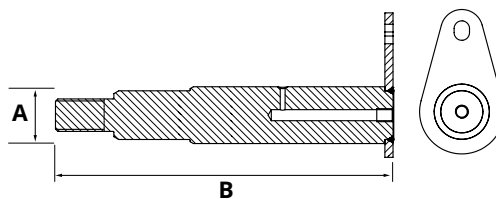

Partnr. HACO	Ref. nr. original	A (mm)	B (mm)
3051300H	M1727.125	27	125

Pin HACO

- Total length pin including plate (i.a.)

Partnr. HACO	Ref. nr. original	A (mm)	B (mm)
3051354H	M1730.245	30	245

Pin HACO

- Total length pin including plate (i.a.)