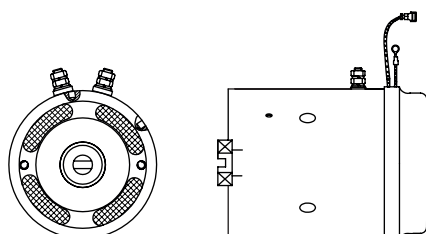

Motor HACO

- Female connection
- Open motor
- 2 years Haco warranty

Partnr. HACO	Ref. nr. original	Voltage (V)	Power (kW)	Rotation
2008748H	2020866	12	1.7	right
2008749H	2020615	24	2.2	right

Motor HACO

- Male connection
- Closed motor