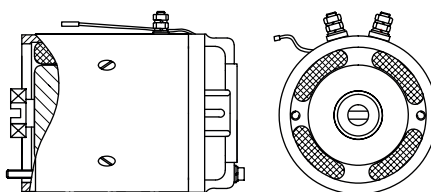

Motor HACO

- Female connection
- Open motor
- 2 years Haco warranty

Partnr. HACO	Ref. nr. original	Voltage (V)	Power (kW)	Rotation
2001235H	2024445	12	1.2	right