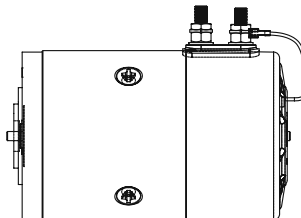

Motor HACO

- Female connection
- Closed motor
- 2 years Haco warranty

Partnr. HACO	Ref. nr. original	Voltage (V)	Power (kW)	Rotation
2001146H	MP014	12	2.0	right
2001147H	MP013	24	2.0	right