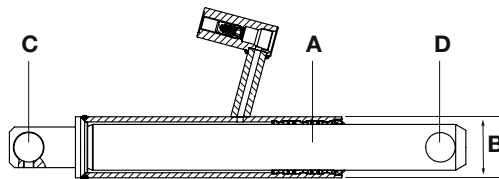

Liftcylinder HACO

- 2 years Haco warranty

Partnr. HACO	Ref. nr. origineel	A (mm)	B (mm)	C (mm)	D (mm)	Type
1008120H	2027727	Ø45	Ø60	Ø25	Ø25	750M (c750s)