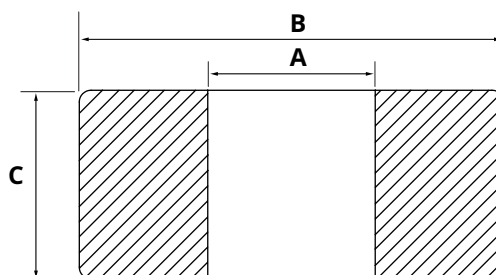

Platform roll Alu. HACO

Partnr. HACO	Ref. nr. original	A (mm)	B (mm)	C (mm)
4051332H	M0331.A	39	100	46