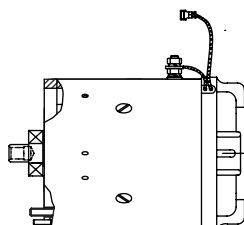

Motor HACO

10

- Star connection
- Open motor
- 2 years Haco warranty

Partnr. HACO	Ref. nr. original	Voltage (V)	Power (kW)	Rotation
2001157H	32206TL	12	2.0	left
2001158H	32207TL	24	2.0	left