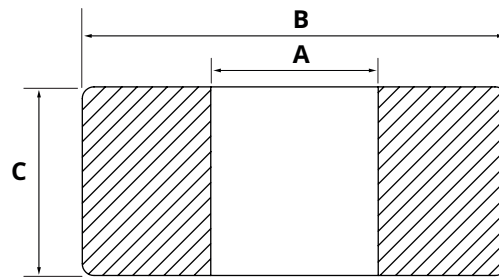

Roller HACO

- Material POM (Delrin)

7

Partnr. HACO	Ref. nr. original	A (mm)	B (mm)	C (mm)
4013441H	1217715	25	80	50
4013437H	1115195	28	100	50
4013436H	1111393	36	110	74