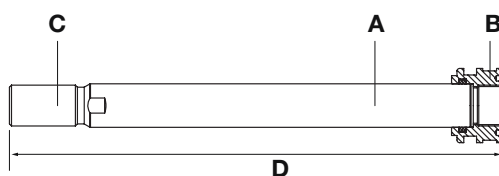

Piston rod HACO

• Induction hardened steel with > 30 micron chrome

Partnr. HACO	Ref. nr. original	A (mm)	B (mm)	C (thread)	D (mm)	Armlength (mm)
1008520H	1410872	32	55	M30x20	364	600-800
1008521H	2000878	40	70	M38x2	403	700-900
1008522H	1410866	45	80	M44x2	452	700-1100