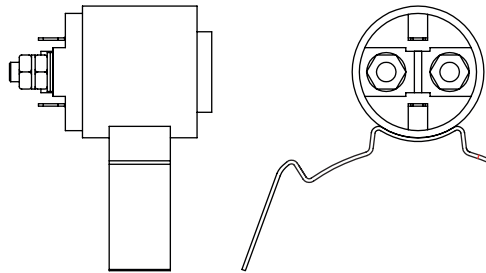

Starter solenoid with bracket HACO

- With silver contacts
- 1 year Haco warranty

Partnr. HACO	Ref. nr. original	Voltage (V)	Amperes (Amp.)
4508902H	1404303	12	150
4508905H	1404302	24	150