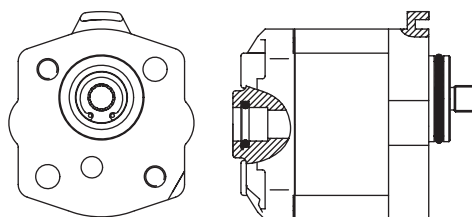

Pump Star HACO

- Star connection
- 2 years Haco warranty

Partnr. HACO	Ref. nr. original	Displacement (cm3)
2014362H	32224TL	0.8
2014363H	32225TL	1.2
2014366H	32559TL	2.0
2014364H	32204TL	2.5
2014365H	32205TL	3.2