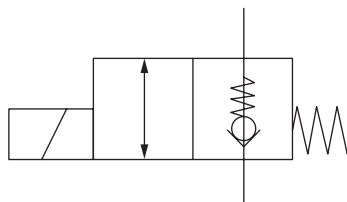

Cartridge HACO

Partnr. HACO	Ref. nr. original	Size (mm)	Size (thread)	Function
2501497H	0068111 0080686	Ø15	M20x1,5	single acting