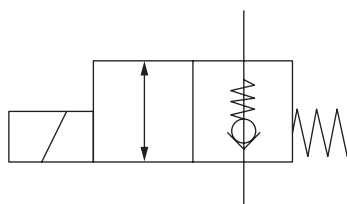

Cartridge HACO

10

Partnr. HACO	Ref. nr. original	Size (mm)	Size (thread)	Function
2514024H	21620TL	Ø12,7	3/4UNF	single acting