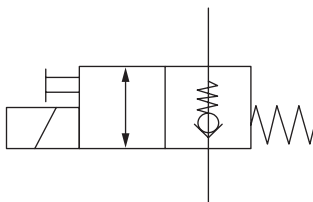

Solenoid valve complete HACO

6

Partnr. HACO	Ref. nr. original	Size (mm)	Size (thread)	Voltage (V)	Function
2554139H	V037.HK	Ø12.7	3/4UNF	12	single acting
2554138H	V036.HK	Ø12.7	3/4UNF	24	single acting