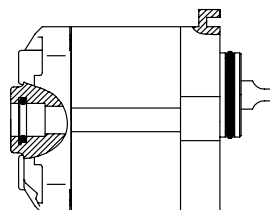

Pump W3B1/R-type HACO

- Clockwise
- 2 years Haco warranty

Partnr. HACO	Ref. nr. original	Displacement (cm3)
2007874H	0010932	1.2
2007876H	0011054	2.0
2007877H	0072103	2.5