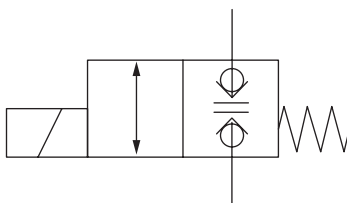

Solenoid valve complete HACO

Partnr. HACO	Ref. nr. original	Size (mm)	Size (thread)	Voltage (V)	Function
2554142H	V042.HK	Ø15	M20x1.5	12	double acting
2554141H	V041.HK	Ø15	M20x1.5	24	double acting