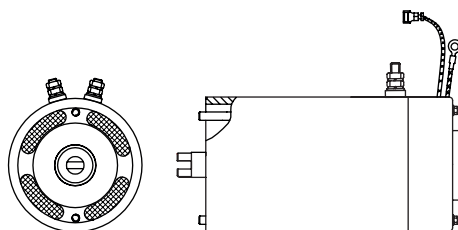

Motor HACO

- Female connection
- Open motor
- 2 years Haco warranty

Partnr. HACO	Ref. nr. original	Voltage (V)	Power (kW)	Rotation
2001169H	22 902 202	12	0.8	left
2001170H	22 902 078	24	1.2	left