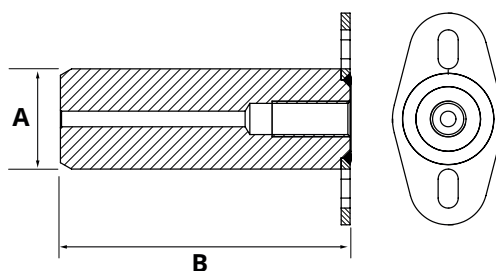

Partnr. HACO	Ref. nr. original	A (mm)	B (mm)
3051684H	M1735.208	35	208

Pin HACO

- Total length pin including plate (i.a.)

Partnr. HACO	Ref. nr. original	A (mm)	B (mm)
3051379H	M1730.199.BO10	30	199

Pin HACO