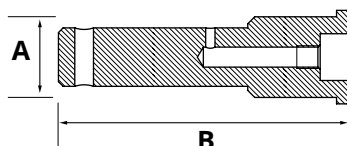

Pin locking plate HACO

- Total length pin including plate (i.a.)

Partnr. HACO	Ref. nr. original	A (mm)	B (mm)
3014021H	31484TL	25	125

10