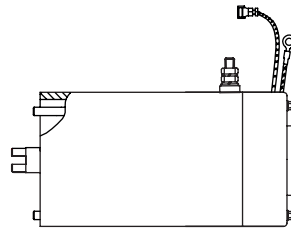

Motor HACO

- Female connection
- Open motor
- 2 years Haco warranty

Partnr. HACO	Ref. nr. original	Voltage (V)	Power (kW)	Rotation
2001169H	101121267	12	0.8	left
2001170H	101121266	24	1.2	left