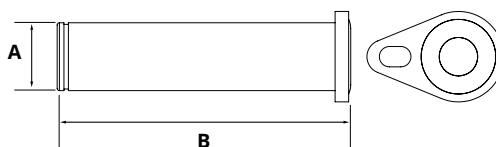

Pin HACO

- Total length pin including plate (i.a.)

Partnr. HACO	Ref. nr. original	A (mm)	B (mm)
3030029H	566058	30	129