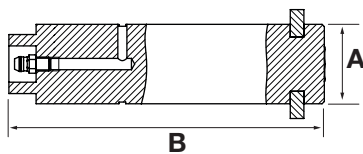

Pin locking plate HACO

10

- Total length pin including plate (i.a.)

Partnr. HACO	Ref. nr. original	A (mm)	B (mm)
3014011H	31107TL	35	216

Pin locking plate HACO

- Total length pin including plate (i.a.)

Partnr. HACO	Ref. nr. original	A (mm)	B (mm)
3014026H	32230TL	35	139
3014028H	32229TL	35	139