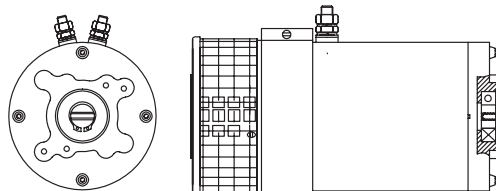

Motor HACO

- Female connection
- Closed motor
- 2 years Haco warranty

Partnr. HACO	Ref. nr. original	Voltage (V)	Power (kW)	Rotation
2001160H	MP022	24	3,0	right