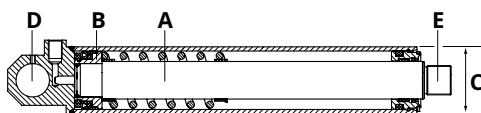

Tiltcylinder HACO

• 2 years Haco warranty

Partnr. HACO	Ref. nr. original	A (mm)	B (mm)	C (mm)	D (mm)	E (thread)	Type
1014804H	65556TL 65555TL	Ø45	Ø70	Ø80	Ø30	M35x2(L)	BZ/RZ-150-135S(A)/155S(A)
1014806H	64139TL 64276TL 64164TL	Ø45	Ø80	Ø90	Ø30	M35x2(L)	BZX/RZX-200-135A/155A/175A
1014805H	64665TL 64666TL 64664TL	Ø45	Ø80	Ø90	Ø30	M35x2(L)	BZX/RZX-200-135S/155S/175S
1014930H	64146TL	Ø45	Ø80	Ø90	Ø30	M35x2(L)	SZH/SZXH-150-155L

10