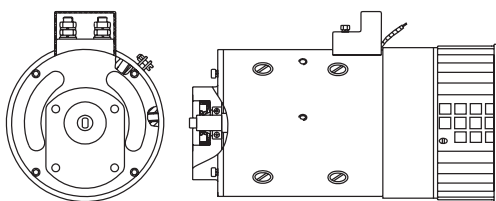

Motor HACO

- Male connection
- With coolingfan, closed motor
- 2 years Haco warranty

Partnr. HACO	Ref. nr. original	Voltage (V)	Power (kW)	Rotation
2011544H	MP017	24	4.5	right