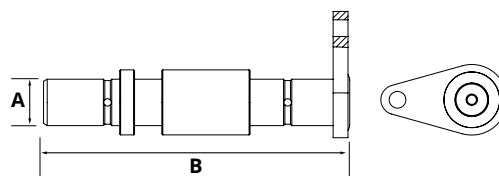

Pin locking plate HACO

- Total length pin including plate (i.a.)

Partnr. HACO	Ref. nr. original	A (mm)	B (mm)
3014021H	31484TL	25	125

10

Pin locking plate HACO

- Total length pin including plate (i.a.)

Partnr. HACO	Ref. nr. original	A (mm)	B (mm)
3014032H	32860TL	25	164