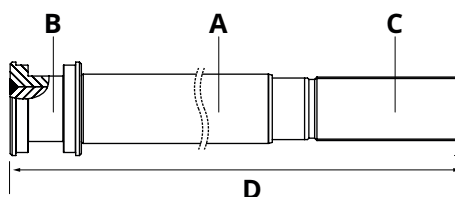

Piston rod HACO

- Induction hardened steel with > 30 micron chrome

Partnr. HACO	Ref. nr. original	A (mm)	B (mm)	C (thread)	D (mm)	Type	Information
1019002H	101126085	36	50	M33x1,5	392	DZ 50/36-200	for cylinder 1019564H
1019003H	101126088	40	60	M38x2	424	DZ 60/40-220	for cylinder 1019565H
1019004H	101126090	50	70	M48x2	482	DZ 70/50-272	for cylinder 1019566H