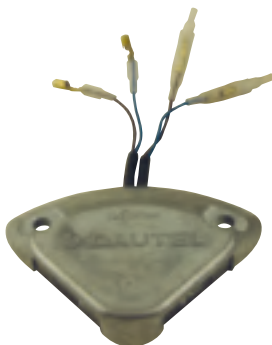

Flashing light LED

Partnr. HACO	Ref. nr. original	Voltage (V)
5507009L	2026642	24