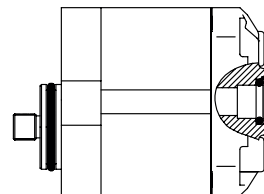

Pump Star HACO

- Star connection
- 2 years Haco warranty

Partnr. HACO	Ref. nr. original	Displacement (cm3)
2019008H	101135315	1.2
2019010H	101135317	2.0
2019015H	101135319	2.5
2019020H	101135321	3.2