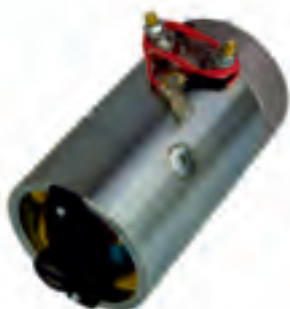

Motor HACO

- Female connection
- Open motor
- 2 years Haco warranty

Partnr. HACO	Ref. nr. original	Voltage (V)	Power (kW)	Rotation
2001169H	22 902 202	12	0.8	left
2001170H	22 902 078	24	1.2	left