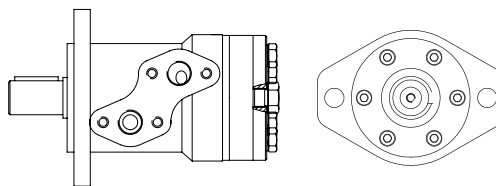

Hydro-motor OMP250 HACO

- 2 years Haco warranty

Partnr. HACO	Ref. nr. original
2014358H	20699TL