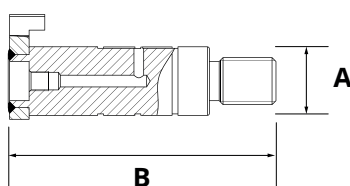

Pin locking plate HACO

- Total length pin including plate (i.a.)

Partnr. HACO	Ref. nr. original	A (mm)	B (mm)
3014061H	33477TL	35	136