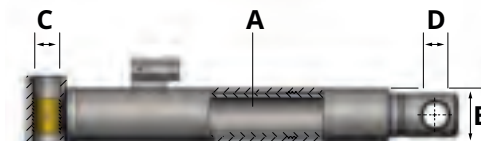

3

Liftcylinder HACO

- 2 years Haco warranty

Partnr. HACO	Ref. nr. original	A (mm)	B (mm)	C (mm)	D (mm)	Type	Information
1019562H	1WE118380	Ø50	Ø65	Ø30	Ø30	BC1000...	EZ50-253

Liftcylinder HACO

- 2 years Haco warranty