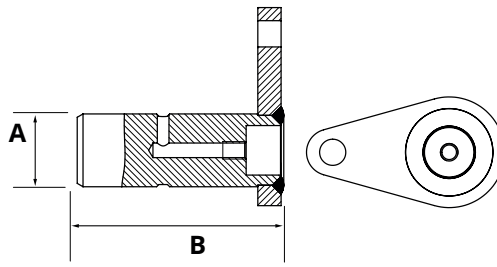

Pin locking plate HACO

- Total length pin including plate (i.a.)

Partnr. HACO	Ref. nr. original	A (mm)	B (mm)
3014034H	32862TL	25	70
3014033H	32861TL	30	108
3014012H	31108TL	30	116
3014014H	31110TL	30	141
3014039H	32345TL	30	158
3014041H	31492TL	30	180
3014013H	31109TL	30	188