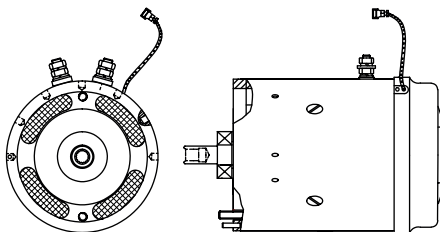

Motor HACO

- Female connection
- Open motor
- 2 years Haco warranty

Partnr. HACO	Ref. nr. original	Voltage (V)	Power (kW)	Rotation
2019000H	101135311	12	2.0	left
2019001H	101135312	24	2.0	left