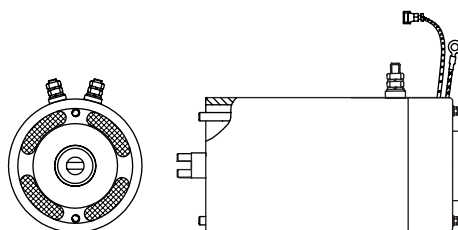

Motor HACO

- Female connection
- Open motor
- 2 years Haco warranty

10

Partnr. HACO	Ref. nr. original	Voltage (V)	Power (kW)	Rotation
2001169H	32815TL	12	0.8	left
2001170H	32816TL	24	1.2	left