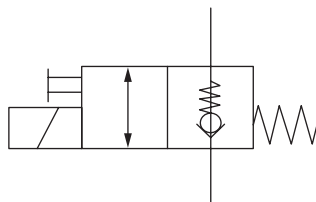

Solenoid valve complete HACO

6

Partnr. HACO	Ref. nr. original	Size (mm)	Size (thread)	Voltage (V)	Function
2554270H	V133.12	Ø13	M18x1.5	12	single acting
2554274H	V133.24	Ø13	M18x1.5	24	single acting