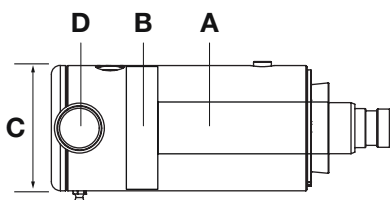

Tiltcylinder SC48 Dhollandia

Partnr. HACO	Ref. nr. original	A (mm)	B (mm)	C (mm)	D (mm)	E (thread)
1059449L	CS48.080.40.0070.B.R CS48.080.40.0070.Z.R	Ø40	Ø80	Ø98	Ø35	M30
1059448L	CS48.080.40.0070.Z.L	Ø40	Ø80	Ø98	Ø35	M30