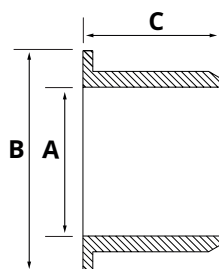

Bearing set synthetic HACO

- From high performance polymers - durable
- Lubrication and lubrication free

Partnr. HACO	Ref. nr. origineel	A (mm)	B (mm)	C (mm)
4014944H	32863TL	30	36	28

10