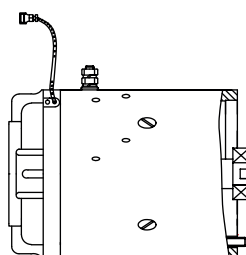

Motor HACO

- Female connection
- Open motor
- 2 years Haco warranty

Partnr. HACO	Ref. nr. original	Voltage (V)	Power (kW)	Rotation
2040000H	4696-113-3 4696-112-4	12	1.6	right
2040001H	4696-111-5 4696-314-9	24	2.0	right