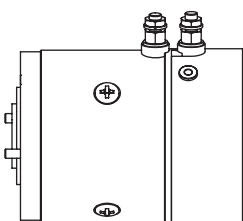

Motor HACO

- Female connection
- Closed motor
- 2 years Haco warranty

Partnr. HACO	Ref. nr. original	Voltage (V)	Power (kW)	Rotation
2001148H	MP008	12	1.2	right
2001149H	MP007	24	1.2	right