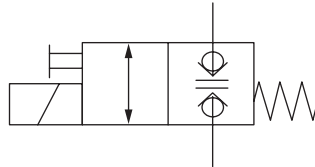

Cartridge HACO

Partnr. HACO	Ref. nr. original	Size (mm)	Size (thread)	Function
2514027H	21621TL	Ø12.7	3/4UNF	double acting