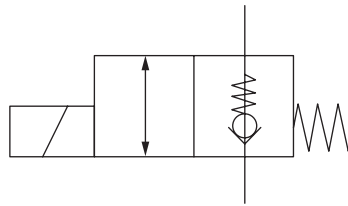

Cartridge HACO

2

Partnr. HACO		Size (mm)	Size (thread)	Function
2554031H	495468 495544 495499	Ø12.7	3/4UNF	single acting