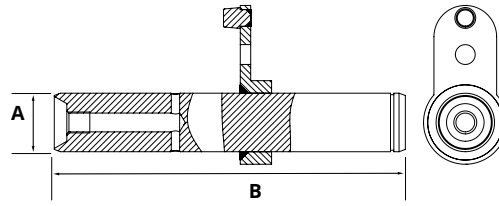

Pin HACO

- Total length pin including plate (i.a.)

Partnr. HACO	Ref. nr. original	A (mm)	B (mm)
3008007H	1400928	25	180
3008005H	1354169	28	180
3008013H	1358176	36	208

Pin HACO

- Total length pin including plate (i.a.)