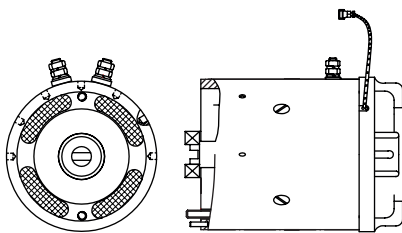

Motor HACO

- Female connection
- Open motor
- 2 years Haco warranty

Partnr. HACO	Ref. nr. original	Voltage (V)	Power (kW)	Rotation
2001181H	101122168	12	2.0	left
2001179H	101122169	24	2.0	left

3