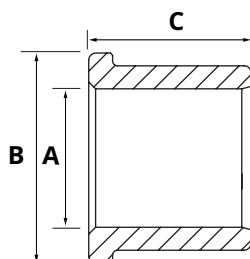

Bearing bronze HACO

Partnr. HACO	Ref. nr. original	A (mm)	B (mm)	C (mm)
3051207H	M1930.35	40	35	45