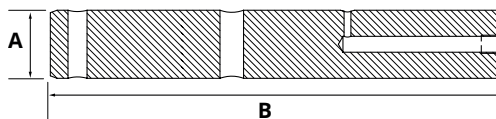

Pin HACO

- Total length pin including plate (i.a.)

Partnr. HACO	Ref. nr. original	A (mm)	B (mm)
3051379H	M1730.199.BO10	30	199