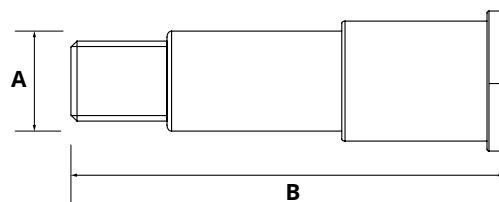

Pin hexagonal HACO

- Total length pin including plate (i.a.)

Partnr. HACO	Ref. nr. original	A (mm)	B (mm)
3014074H	33377TL	Ø30/35	82
3014008H	32552TL	Ø30/35	116
3014073H	33429TL	Ø30/35	132
3014023H	33428TL	Ø30/35	178

10