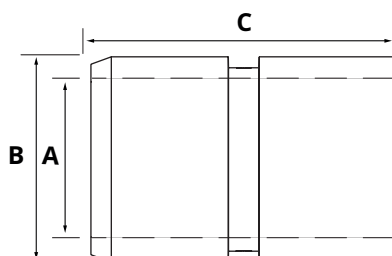

Bearing synthetic HACO

- From high performance polymers - durable
- Lubrication and lubrication free

Partnr. HACO	Ref. nr. origineel	A (mm)	B (mm)	C (mm)
3014217H	65110TL	30	40	60