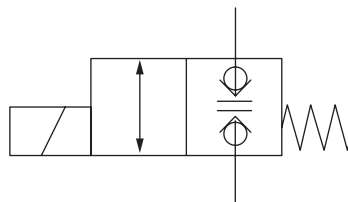

Cartridge HACO

Partnr. HACO	Ref. nr. original	Size (mm)	Function
2530060H	495347	Ø15,8	double acting