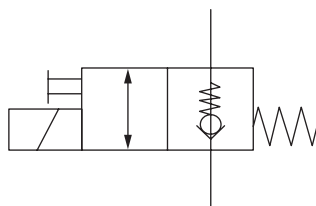

Cartridge HACO

Partnr. HACO	Ref. nr. original	Size (mm)	Size (thread)	Function
2554250H	V133	Ø13	M18x1.5	single acting