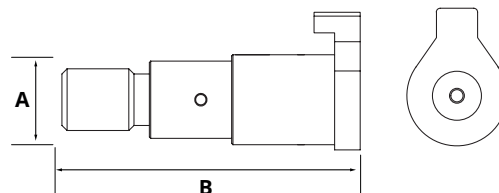

Pin locking plate HACO

- Total length pin including plate (i.a.)

Partnr. HACO	Ref. nr. original	A (mm)	B (mm)
3014007H	32782TL	30/35	116