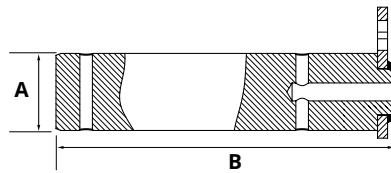

Pin HACO

- Total length pin including plate (i.a.)
- For Behrens/Palgate 1000/1500/2000kg

Partnr. HACO	Ref. nr. original	A (mm)	B (mm)
3022003H	2019168 K0012300 HI2918	30	135