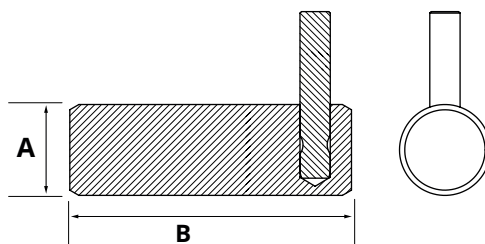

Pin lubrication free HACO

- Total length pin including plate (i.a.)

Partnr. HACO	Ref. nr. original	A (mm)	B (mm)
3007258H	0060214	30	93
3007259H	0060213	30	107
3007260H	0062302	30	125