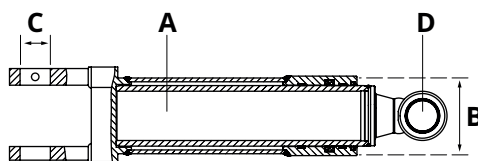

Liftcylinder HACO

• 2 years Haco warranty

Partnr. HACO	Ref. nr. original	A (mm)	B (mm)	C (mm)	D (mm)
1017108H	20 906 859	Ø80	Ø100	Ø40	Ø40