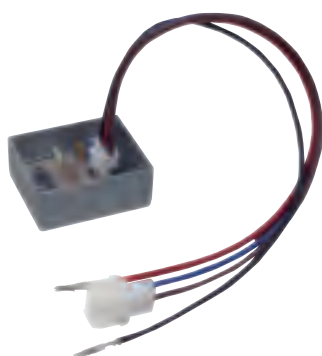

Flasher relay Anteo

Partnr. HACO	Ref. nr. original
5530000L	395639

Control light HACO