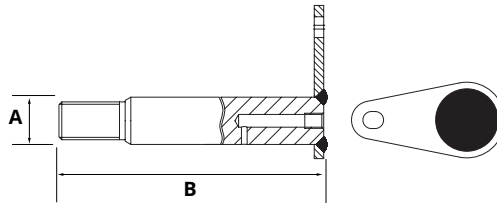

Pin HACO

- Total length pin including plate (i.a.)

Partnr. HACO	Ref. nr. original	A (mm)	B (mm)
3051675H	M1725.160	25	160
3051372H	M1730.178	30	178
3051342H	M1730.194	30	194