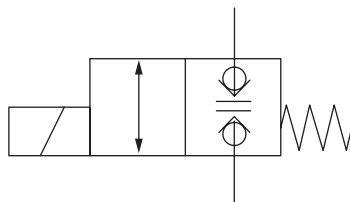

Solenoid valve complete HACO

6

Partnr. HACO	Ref. nr. original	Size (mm)	Size (thread)	Voltage (V)	Function
2554174H	V072.HK	Ø12.7	3/4UNF	12	double acting
2554173H	V071.HK	Ø12.7	3/4UNF	24	double acting