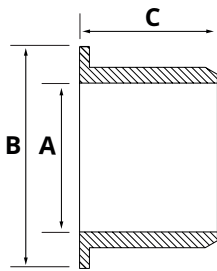

Bushing set HACO

Partnr. HACO	Ref. nr. origineel	A (mm)	B (mm)	C (mm)
4014945H	33614TL	30	34	30