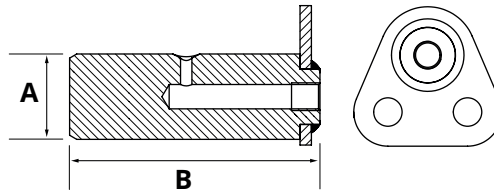

Pin lubrication HACO

- Total length pin including plate (i.a.)

Partnr. HACO	Ref. nr. original	A (mm)	B (mm)
3007151H	0047178	30	88
3007152H	0047197	30	93
3007153H	0047184	30	110
3007183H	0047188	30	146
3007186H	0047196	35	156