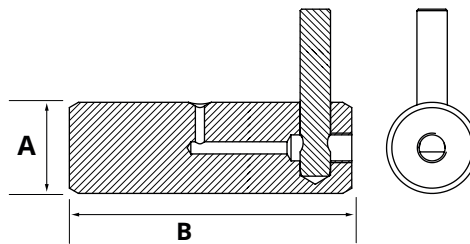

Pin lubrication HACO

- Total length pin including plate (i.a.)

Partnr. HACO	Ref. nr. original	A (mm)	B (mm)
3007143H	0062489	30	93
3007144H	0062689	30	110
3007147H	0062690	30	127
3007142H	0062691	35	140