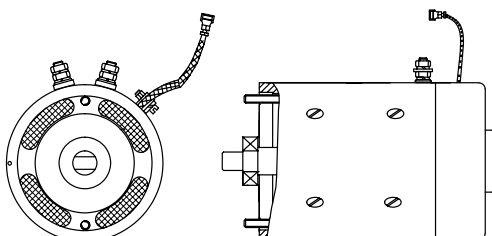

Motor HACO

- Star connection
- Open motor
- 2 years Haco warranty

Partnr. HACO	Ref. nr. original	Voltage (V)	Power (kW)	Rotation
2001230H	33480TL	24	2.8	left