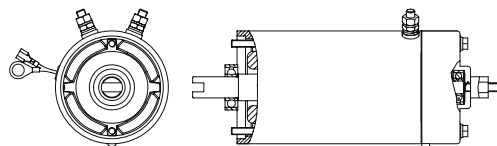

Motor HACO

- Female connection
- Open motor
- 2 years Haco warranty

Partnr. HACO	Ref. nr. original	Voltage (V)	Power (kW)	Rotation
2001236H	2025530	12	0.8	right
2001237H	2025531	24	0.8	right