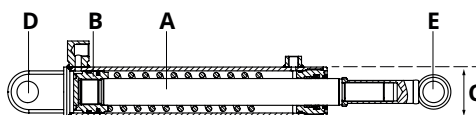

Tiltcylinder HACO

• 2 years Haco warranty

Partnr. HACO	Ref. nr. original	A (mm)	B (mm)	C (mm)	D (mm)	E (mm)	Type
1014875H	59834TL	Ø35	Ø55	Ø65	Ø25	Ø25	Z/ZU 45/75-90(S)
1014872H	59835TL	Ø35	Ø55	Ø65	Ø25	Ø25	Z/ZU 45/75-110(S)
1014873H	59837TL	Ø35	Ø55	Ø65	Ø25	Ø25	Z/ZU 45/75-110(SA)
1014880H	59836TL	Ø35	Ø55	Ø65	Ø25	Ø25	Z/ZL/ZN(U) 45/75-90