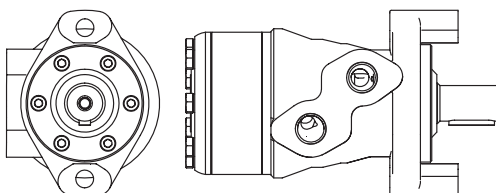

Hydro-motor SM -B- HACO

- 2 years Haco warranty

Partnr. HACO	Ref. nr. original
2050001H	P050.C