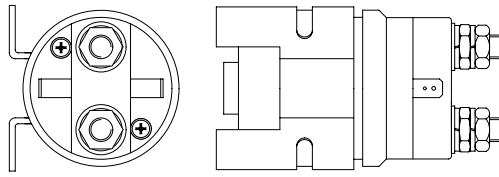

Starter solenoid HACO

- With silver contacts
- 1 year Haco warranty

Partnr. HACO	Ref. nr. original	Voltage (V)	Amperes (Amp.)
4501139H	2014272	12	200
4501140H	2014273	24	200