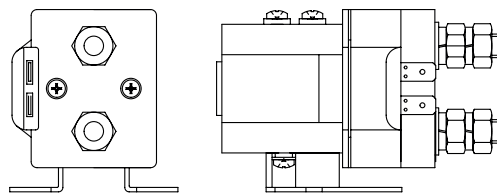

Starter solenoid SW80-PL HACO

- With silver contacts
- 1 year Haco warranty

Partnr. HACO	Ref. nr. original	Voltage (V)	Amperes (Amp.)
4501132H	121653	24	100