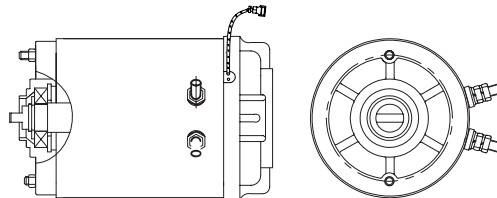

Motor with starter solenoid HACO

- Male connection
- Closed motor
- 2 years Haco warranty

Partnr. HACO	Ref. nr. original	Voltage (V)	Power (kW)	Rotation
2030005H	358001	12	2.0	right
2030006H	358032	24	2.0	right