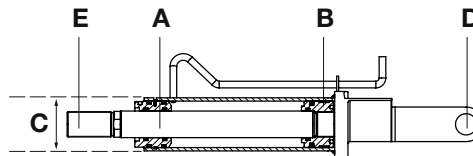

Tiltcylinder HACO

- For 1000K/1000KF/1000KUZ/1000KUZF/1500KF/1500KL/1500KLUZ/1500KLUZF
- 2 years Haco warranty

Partnr. HACO	Ref. nr. original	A (mm)	B (mm)	C (mm)	D (mm)	E (thread)
1008200H	1366295 1366302 2001434 2001426 2001430 1366286	Ø40	Ø70	Ø80	Ø28	M38x2
1008403H	1366286	Ø40	Ø70	Ø80	Ø28	M38x2
1008404H	1366295	Ø40	Ø70	Ø80	Ø28	M38x2
1008405H	1366302	Ø40	Ø70	Ø80	Ø28	M38x2