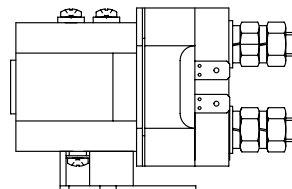

Starter solenoid SW80-PL HACO

- With silver contacts
- 1 year Haco warranty

Partnr. HACO	Ref. nr. original	Voltage (V)	Amperes (Amp.)
4501130H	101118417	12	100
4501132H	101118419	24	100