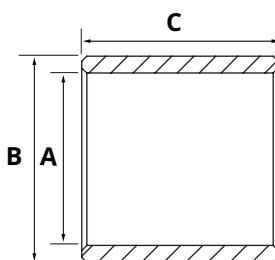

Bearing HACO

Partnr. HACO	Ref. nr. original	A (mm)	B (mm)	C (mm)
3008240H	2018773 K0028100 ELG274	30	34	30
3008256H	2018766 K0062700 ELG004	40	44	30
3008213H	x	40	44	40