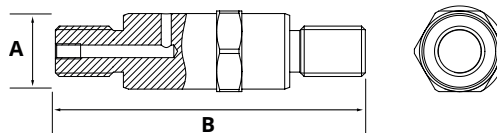

Pin locking plate HACO

- Total length pin including plate (i.a.)

Partnr. HACO	Ref. nr. original	A (mm)	B (mm)
3014009H	67829TL	30	170

Pin hexagonal HACO

- Total length pin including plate (i.a.)

Partnr. HACO	Ref. nr. original	A (mm)	B (mm)
3014044H	67618TL	30	123
3014005H	67899TL	30	190