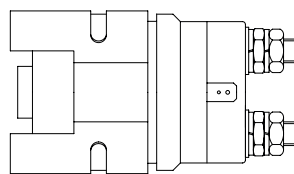

Starter solenoid HACO

- With silver contacts
- 1 year Haco warranty

Partnr. HACO	Ref. nr. original	Voltage (V)	Amperes (Amp.)
4501139H	32753TL	12	200
4501140H	32754TL	24	200