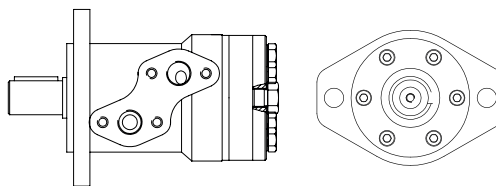

Hydro-motor OMP250 HACO

- 2 years Haco warranty

Partnr. HACO	Ref. nr. original
2014358H	385047