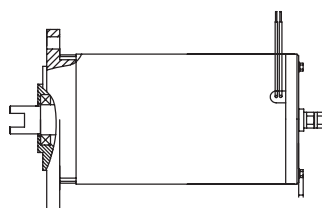

Motor HACO

- Female connection
- Closed motor
- 2 years Haco warranty

Partnr. HACO	Ref. nr. original	Voltage (V)	Power (kW)	Rotation
2006375H	31515TL	24	0.8	right
2006376H	31516TL	12	0.8	right