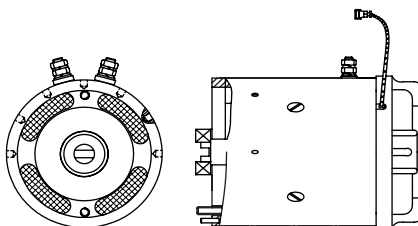

Motor HACO

- Female connection
- Open motor
- 2 years Haco warranty

Partnr. HACO	Ref. nr. original	Voltage (V)	Power (kW)	Rotation
2001179H	31812TL	24	2.0	left
2001181H	31811TL	12	2.0	left