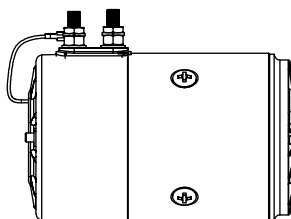

Motor HACO

- Female connection
- Closed motor
- 2 years Haco warranty
- This motor has the + and - connection above each other, for the newer types of tail lifts

Partnr. HACO	Ref. nr. original	Voltage (V)	Power (kW)	Rotation
2001177H	MP027	12	2.0	right
2001178H	MP025	24	2.0	right