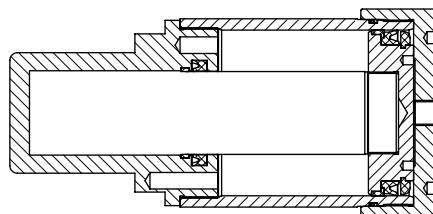

Pressure exchanger HACO

- 2 years Haco warranty

Partnr. HACO	Ref. nr. original	Size (mm)
1006063H	374805B	Ø55/110