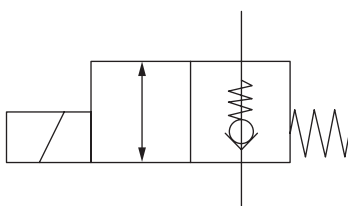

Partnr. HACO	Ref. nr. original	Size (mm)	Size (thread)	Function
2554031H	V031	Ø12.7	3/4UNF	single acting