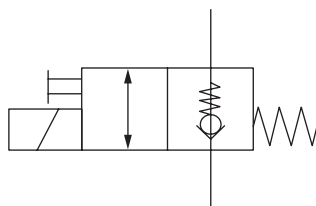

Solenoid valve complete HACO

Partnr. HACO	Ref. nr. original	Size (mm)	Size (thread)	Voltage (V)	Function
2554039H	V037.K	Ø12.7	3/4UNF	12	single acting
2554038H	V036.K	Ø12.7	3/4UNF	24	single acting