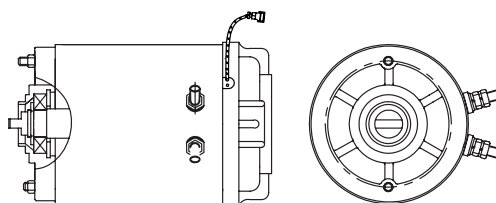

Motor HACO

- Male connection
- Closed motor
- 2 years Haco warranty

Partnr. HACO	Ref. nr. original	Voltage (V)	Power (kW)	Rotation
2008703H	1353555	12	2.0	right
2008702H	2001004	24	2.0	right