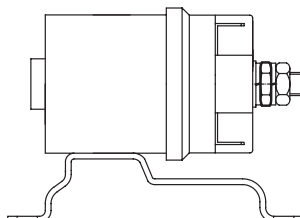

Starter solenoid HACO

- With silver contacts
- 1 year Haco warranty

Partnr. HACO	Ref. nr. original	Voltage (V)	Amperes (Amp.)
4501225H	32797TL	12	200
4501226H	32536TL 32798TL	24	200