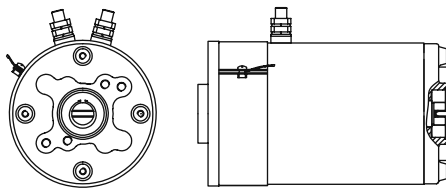

Motor HACO

- Female connection
- Closed motor
- 2 years Haco warranty

Partnr. HACO	Ref. nr. original	Voltage (V)	Power (kW)	Rotation
2001167H	122210	12	3.0	right
2001168H	122215	24	3.0	right