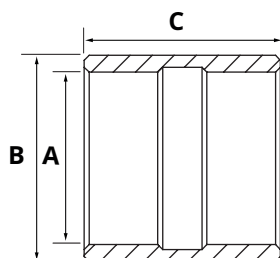

Bearing bronze HACO

Partnr. HACO	Ref. nr. original	A (mm)	B (mm)	C (mm)
3007250H	0041440	30	36	30
3007256H	0040016	30	36	40
3007224H	0052623	35	41	30

5