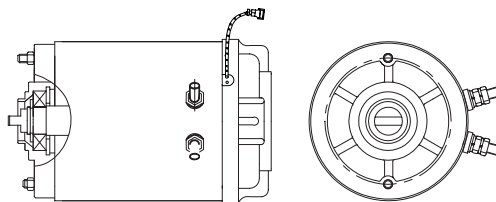

Motor HACO

- Male connection
- Closed motor
- 2 years Haco warranty

Partnr. HACO	Ref. nr. original	Voltage (V)	Power (kW)	Rotation
2008702H	4696-327-2	24	2.0	right