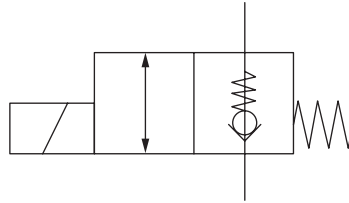

Cartridge HACO

Partnr. HACO	Ref. nr. original	Size (mm)	Size (thread)	Function
2540023H	x	Ø12.7	3/4UNF	single acting