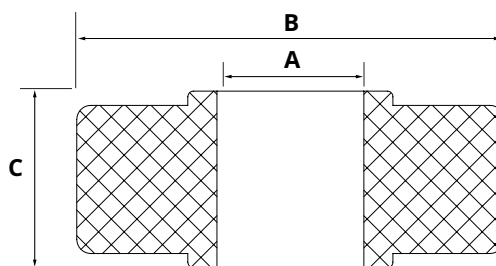

Roller HACO

• Material POM (Delrin)

Partnr. HACO	Ref. nr. original	A (mm)	B (mm)	C (mm)
4051344H	M1975.26	25	75	40
4051340H	M1975.26.26	25	75	26
4051343H	M1975.31	30	75	40
4051341H	M1999.31.41	30	100	40
4051342H	M1999.36.41	35	100	40