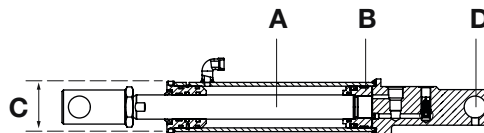

Tiltcylinder HACO

- 2 years Haco warranty

Partnr. HACO	Ref. nr. original	A (mm)	B (mm)	C (mm)	D (mm)	Type
1008411H	2021488	Ø32	Ø55	Ø65	Ø25	750M (c750s)