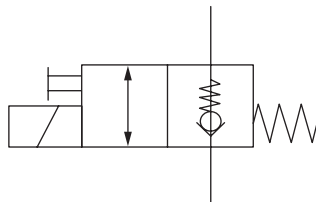

Solenoid valve complete HACO

Partnr. HACO	Ref. nr. original	Size (mm)	Size (thread)	Voltage (V)	Function
2554271H	V133.12.K	Ø13	M18x1.5	12	single acting
2554275H	V133.24.K	Ø13	M18x1.5	24	single acting