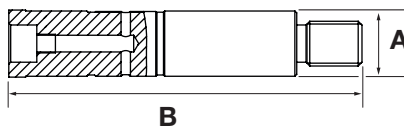

Pin hexagonal HACO

- Total length pin including plate (i.a.)

Partnr. HACO	Ref. nr. original	A (mm)	B (mm)
3014049H	33470TL	35	190