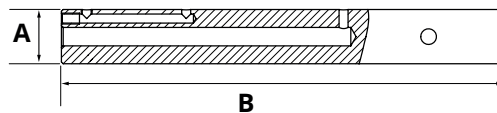

Pin HACO

- Total length pin including plate (i.a.)

Partnr. HACO	Ref. nr. original	A (mm)	B (mm)
3051354H	M1730.245	30	245