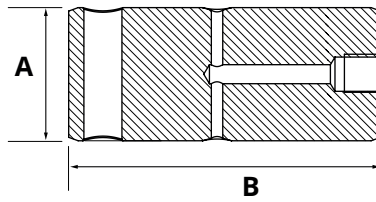

Pin lubrication HACO

- Total length pin including plate (i.a.)
- For DLB47

Partnr. HACO	Ref. nr. original	A (mm)	B (mm)
3007110H	0077944	35	82
3007111H	0077945	35	92
3007113H	0077946	35	112
3007114H	0081735	35	160