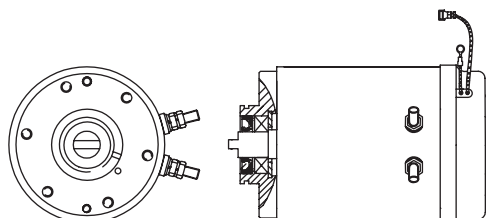

Motor HACO

- Male connection
- Closed motor
- 2 years Haco warranty

Partnr. HACO	Ref. nr. original	Voltage (V)	Power (kW)	Rotation
2004914H	1403731 1058500	24	2.0	right
2004913M	1058519	12	1.5	right