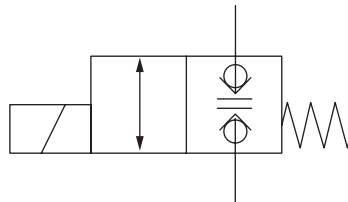

Cartridge

Partnr. HACO	Ref. nr. original	Size (mm)	Function
2530061M	495481 495498	Ø12,7	double acting