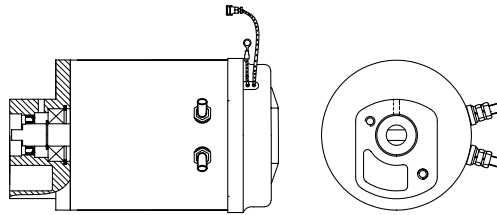

2

Motor with starter solenoid HACO

- Male connection
- Closed motor
- 2 years Haco warranty

Partnr. HACO	Ref. nr. original	Voltage (V)	Power (kW)	Rotation
2030000H	358049	12	2.0	right
2030001H	358050	24	2.0	right