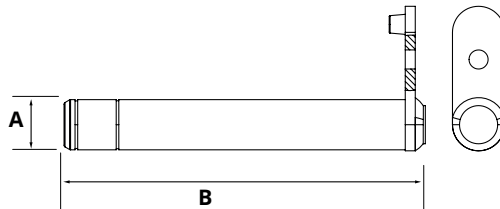

Pin HACO

- Total length pin including plate (i.a.)

Partnr. HACO	Ref. nr. original	A (mm)	B (mm)
3008007H	1400928	25	180
3008005H	1354169	28	180
3008013H	1358176	36	208