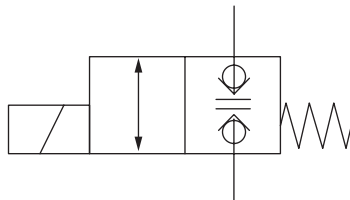

Solenoid valve complete HACO

Partnr. HACO	Ref. nr. original	Size (mm)	Size (thread)	Voltage (V)	Function
2501505H	132084	Ø15	M20x1,5	12	single acting
2501503H	132082	Ø15	M20x1,5	24	single acting

Solenoid valve complete HACO