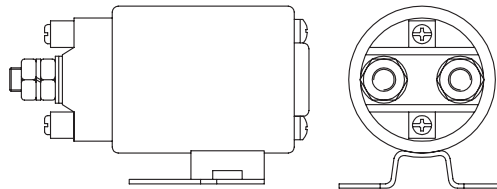

Starter solenoid HACO

- Fully interchangeable with Bosch relay
- With silver contacts
- 1 year Haco warranty

Partnr. HACO	Voltage (V)	Amperes (Amp.)
4504825H	12	150
4504826H	24	150

11