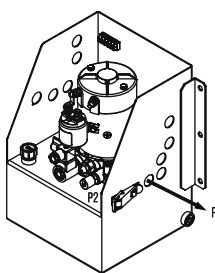

Powerpack HACO

Partnr. HACO	Ref. nr. original	Voltage (V)	Power (kW)	Displacement (cm3)	Information
4040099H	x	12	1.6	2,1	8,0L
4040069H	4691-305-4	24	2.2	2.1	8.0L