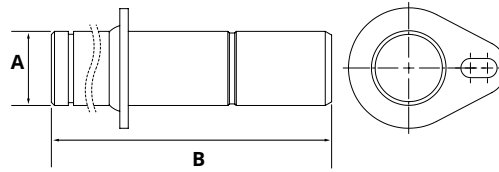

Pin HACO

- Total length pin including plate (i.a.)

Partnr. HACO	Ref. nr. original	A (mm)	B (mm)
3006640H	377108	35	170
3006642H	377111	35	185