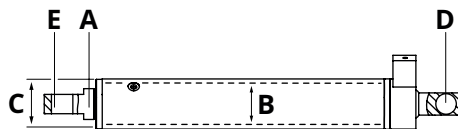

Liftcylinder Business HACO

- 2 years Haco warranty

Partnr. HACO	Ref. nr. original	A (mm)	B (mm)	C (mm)	D (mm)	E (mm)
1030501H	561023	Ø35	Ø60	Ø70	Ø30	Ø30