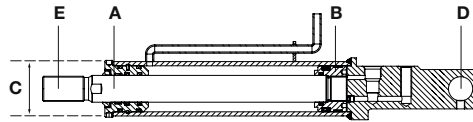

Liftcylinder HACO

- 2 years Haco warranty

Partnr. HACO	Ref. nr. origineel	A (mm)	B (mm)	C (mm)	D (mm)	Type
1008120H	2027727	Ø45	Ø60	Ø25	Ø25	750M (c750s)

Tiltcylinder HACO

- For 500K/750K/750KSP/750KUZ/750KUZF/1000AQ/1000KL
- 2 years Haco warranty