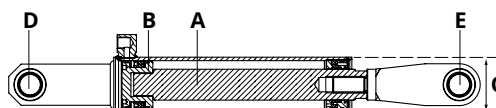

Liftcylinder HACO

• 2 years Haco warranty

Partnr. HACO	Ref. nr. original	A (mm)	B (mm)	C (mm)	D (mm)	E (mm)	Type
1014936H	61031TL	Ø45	Ø70	Ø80	Ø30	Ø30	BZ/RZ-15-130 S,T
1014932H	61029TL	Ø45	Ø70	Ø80	Ø30	Ø30	BZ/RZ-15-149 S,T
1014882H	61263TL	Ø45	Ø80	Ø90	Ø30	Ø30	BZ/RZ-15-152 S,T