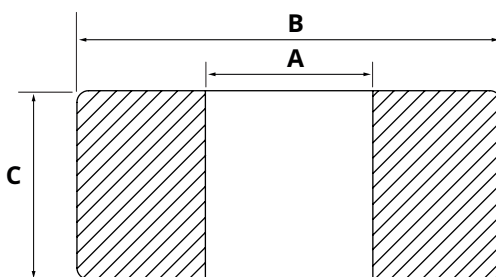

Roller HACO

• Material POM (Delrin)

Partnr. HACO	Ref. nr. original	A (mm)	B (mm)	C (mm)
4022997H	2019078 Z0000102 HBK186	30	90	45