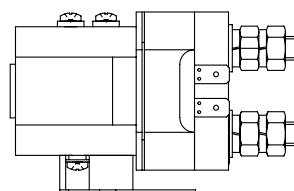

Starter solenoid SW80-PE HACO

- With silver contacts
- 1 year Haco warranty

Partnr. HACO	Ref. nr. original	Voltage (V)	Amperes (Amp.)
4514000H	21948TL	12	100
4514001H	21816TL	24	100