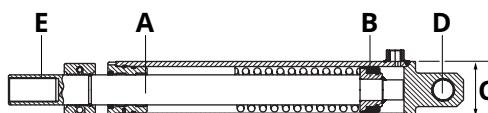

Tiltcylinder HACO

- For Behrens/Palgate 1000/1500/2000kg
- 2 years Haco warranty

Partnr. HACO	Ref. nr. original	A (mm)	B (mm)	C (mm)	D (mm)	E (thread)
1022117H	2017649 2017650 H0000109 H0000205 UP1651 UP1652	Ø45	Ø70	Ø82	Ø30	M36x2