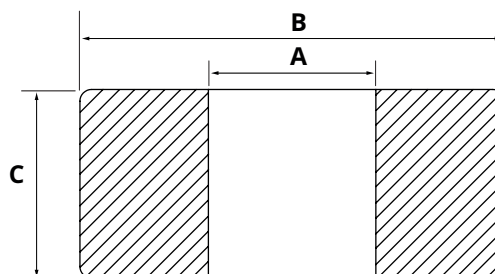

Roller HACO

- Material POM (Delrin)

Partnr. HACO	Ref. nr. original	A (mm)	B (mm)	C (mm)
4051900H	M0900	32	75	20
4051337H	M0337	39	75	46
4051331H	M0331	39	100	46