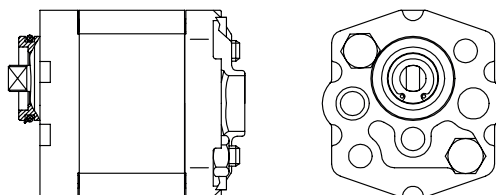

Pump CBK-type HACO

- 2 years Haco warranty

Partnr. HACO	Ref. nr. original	Displacement (cm³)
2008312H	387187	1.1
2008313H	387114	1.6
2008315H	387115 387178	2.6