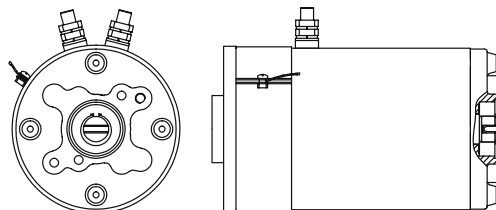

Motor HACO

- Female connection
- Closed motor
- 2 years Haco warranty

Partnr. HACO	Ref. nr. original	Voltage (V)	Power (kW)	Rotation
2001168H	MP021	24	3,0	right

6