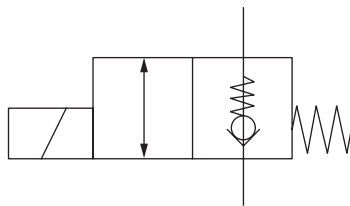

Solenoid valve complete HACO

Partnr. HACO	Ref. nr. original	Size (mm)	Size (thread)	Voltage (V)	Function
2501505H	132084	Ø15	M20x1,5	12	single acting
2501503H	132082	Ø15	M20x1,5	24	single acting

Solenoid valve complete HACO