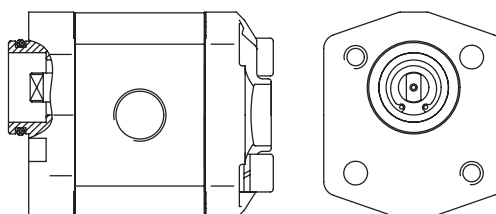

Pump F3-type HACO

Partnr. HACO	Ref. nr. original	Displacement (cm³)
2030012H	387180	1.6
2030015H	387182	2.5