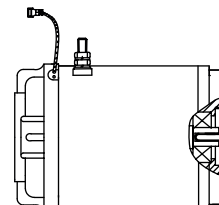

Motor HACO

- Female connection
- Closed motor
- 2 years Haco warranty

Partnr. HACO	Ref. nr. original	Voltage (V)	Power (kW)	Rotation
2001173H	21241TL	12	2.0	right
2001172H	21242TL	24	2.0	right