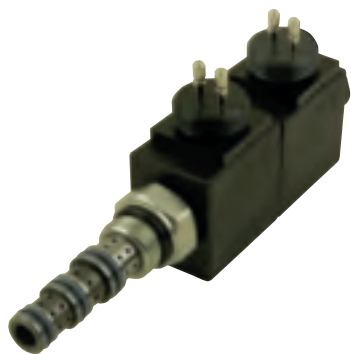

Valve Dholandia

Partnr. HACO	Ref. nr. original	Size (mm)	Size (thread)	Voltage (V)	Function
2554009L	V083.24	Ø12.7/14.2/ 15.7	3/4UNF	24	4/3

Cartridge HACO