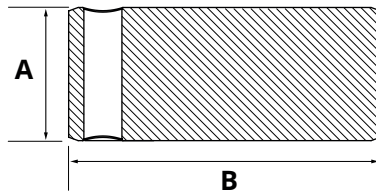

Pin lubrication free HACO

- Total length pin including plate (i.a.)
- For DLB47

Partnr. HACO	Ref. nr. original	A (mm)	B (mm)
3007100H	0077936	35	82
3007101H	0077937	35	92
3007102H	0081683	35	102
3007103H	0077938	35	112
3007104H	0081652	35	160