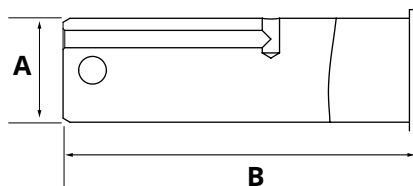

Pin HACO

- Total length pin including plate (i.a.)

Partnr. HACO	Ref. nr. original	A (mm)	B (mm)
3017106H	20 902 078	35	105

Pin HACO

- Total length pin including plate (i.a.)

Partnr. HACO	Ref. nr. original	A (mm)	B (mm)
3017108H	20 907 850	30	100