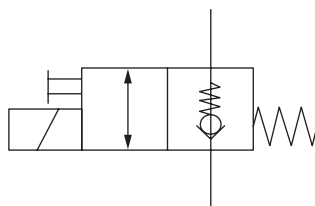

Solenoid valve HACO HACO

Partnr. HACO	Ref. nr. original	Size (mm)	Size (thread)	Voltage (V)	Function
2514023H		Ø12,7	3/4UNF	12	single acting
2514025H		Ø12,7	3/4UNF	24	single acting

Valve hydromotor HACO