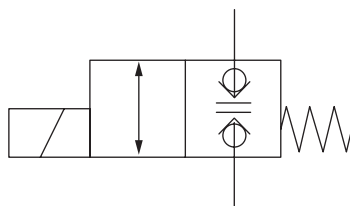

Solenoid valve complete HACO

Partnr. HACO	Ref. nr. original	Size (mm)	Size (thread)	Voltage (V)	Function
2554172H	V072.H	Ø12.7	3/4UNF	12	double acting
2554171H	V071.H	Ø12.7	3/4UNF	24	double acting