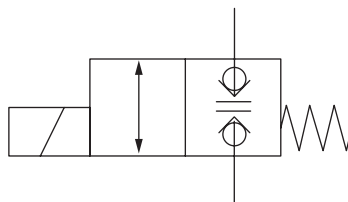

Solenoid valve HACO

Partnr. HACO	Ref. nr. original	Voltage (V)	Function
2517000H	20 901 707	12	double acting
2517001H	20 900 988	24	double acting

9