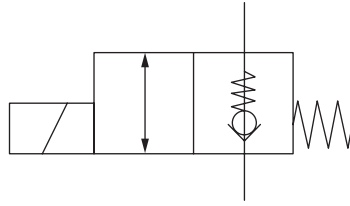

Partnr. HACO	Ref. nr. origineel	Voltage (V)
2514358H	32471TL	24

Cartridge HACO

10

Partnr. HACO	Ref. nr. original	Size (mm)	Size (thread)	Function
2514024H	21620TL	Ø12,7	3/4UNF	single acting

Cartridge

Partnr. HACO	Ref. nr. original	Size (mm)	Size (thread)	Function
2554031H	21328TL	Ø12.7	3/4UNF	single acting