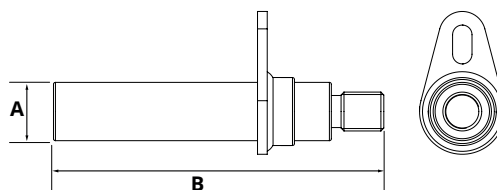

Pin locking plate HACO

- Total length pin including plate (i.a.)

Partnr. HACO	Ref. nr. original	A (mm)	B (mm)
3014009H	67829TL	30	170