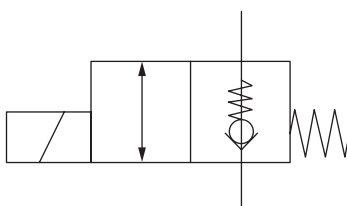

Valveblock with valve HACO

Partnr. HACO	Ref. nr. original	Voltage (V)	Function
2540022H	4697-076-6	12	single acting
2540020H	4697-075-7	24	single acting