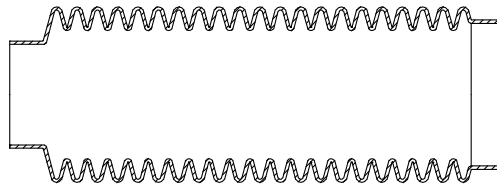

Dust cover HACO

- Ozone, UV & Oil resistant

Partnr. HACO	Ref. nr. original	Size (mm)
1019208H	101127156	Ø80x55