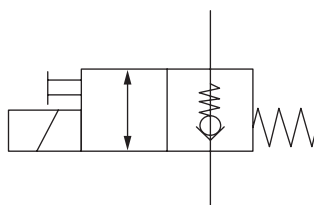

Solenoid valve complete HACO

Partnr. HACO	Ref. nr. original	Size (mm)	Size (thread)	Voltage (V)	Function
2554037H	V037	Ø12.7	3/4UNF	12	single acting
2554036H	V036	Ø12.7	3/4UNF	24	single acting