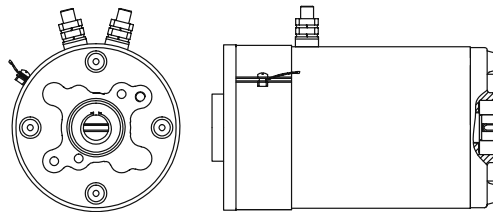

- Female connection
- for DLB47, closed motor
- 2 years Haco warranty

Partnr. HACO	Ref. nr. original	Voltage (V)	Power (kW)	Rotation
2001180H	0011695	24	3.0	left

Motor HACO

- Female connection
- Closed motor
- 2 years Haco warranty