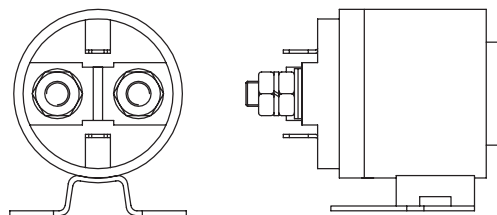

Starter solenoid HACO

- With silver contacts
- 1 year Haco warranty

Partnr. HACO	Ref. nr. original	Voltage (V)	Amperes (Amp.)
4501126H	395449	12	150
4501127H	395450	24	150

2