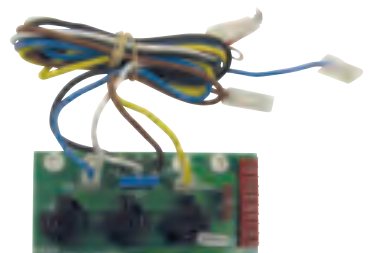

Printed circuit board 3 relays HACO

- 1 year Haco warranty
- With special anti-corrosion layer

Partnr. HACO	Ref. nr. original
5514330H	31122TL