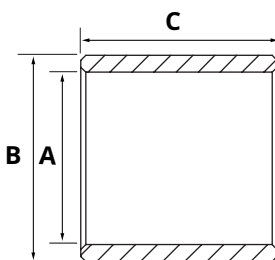

Bearing HACO

Partnr. HACO	Ref. nr. original	A (mm)	B (mm)	C (mm)
3014035H	31474TL	25	28	30
3014036H	69887TL	35	39	35
3014037H	33520TL 21931TL	35	39	50