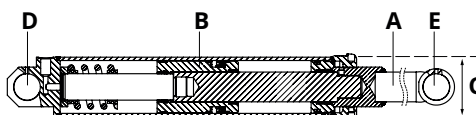

Tiltcylinder HACO

• 2 years Haco warranty

Partnr. HACO	Ref. nr. original	A (mm)	B (mm)	C (mm)	D (mm)	E (mm)	Type
1014935H	64657TL	Ø45	Ø80	Ø90	Ø30	Ø30	BZ/RZ-200-135T