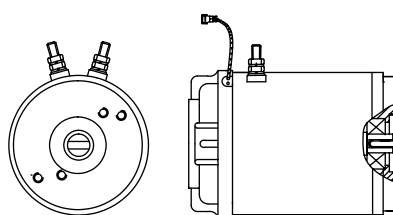

Motor HACO

- Female connection
- Closed motor
- 2 years Haco warranty
- This motor has the + and - connection above each other, for the older types of tail lifts

Partnr. HACO	Ref. nr. original	Voltage (V)	Power (kW)	Rotation
2001173H	MP027 (V-connection)	12	2,0	right
2001172H	MP025 (V-connection)	24	2,0	right