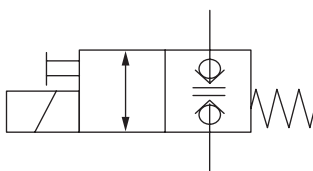

Cartridge HACO

Partnr. HACO	Ref. nr. original	Size (mm)	Size (thread)	Function
2554170H	V070.H	Ø12.7	3/4UNF	double acting