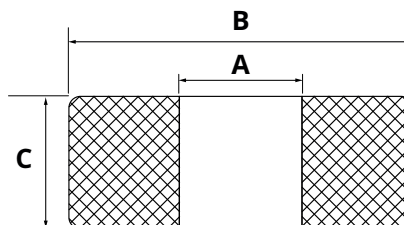

Roller HACO

- Material POM (Delrin)

Partnr. HACO	Ref. nr. original	A (mm)	B (mm)	C (mm)
4007261H	2018875	25	70	27