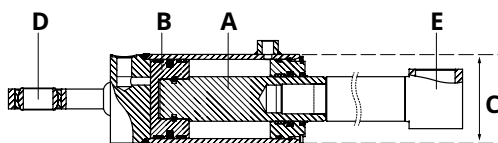

Tiltcylinder HACO

• 2 years Haco warranty

Partnr. HACO	Ref. nr. original	A (mm)	B (mm)	C (mm)	D (mm)	E (mm)	Type
1014799H	72778TL	Ø45	Ø80	Ø90	Ø30	Ø30	SZT-150/200