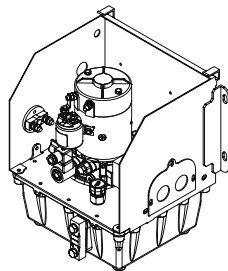

Powerpack HACO

- This powerpack is for a standard tail lift with single-acting liftcylinders and double-acting tiltcylinders

Partnr. HACO	Voltage (V)	Power (kW)	Displacement (cm3)
4001801H	24	2,2	2,7