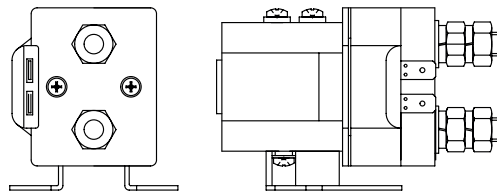

Starter solenoid SW80-PL HACO

- With silver contacts
- 1 year Haco warranty

Partnr. HACO	Ref. nr. original	Voltage (V)	Amperes (Amp.)
4501130H	395522	12	100
4501132H	395521	24	100