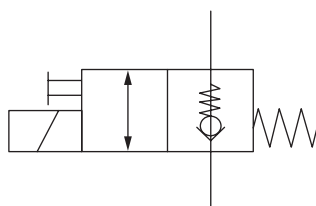

Cartridge HACO

Partnr. HACO	Ref. nr. original	Size (mm)	Size (thread)	Function
2554131H	V031.H	Ø12,7	3/4UNF	single acting