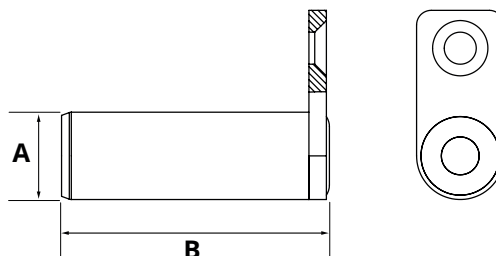

Pin HACO

- Total length pin including plate (i.a.)

Partnr. HACO	Ref. nr. original	A (mm)	B (mm)
3017109H	20 901 528	30	85
3017110H	20 907 775	30	85
3017107H	20 900 764	35	208

9