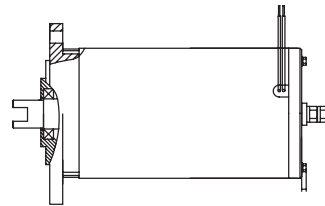

Motor HACO

- Female connection
- Closed motor
- 2 years Haco warranty

Partnr. HACO	Ref. nr. original	Voltage (V)	Power (kW)	Rotation
2006375H	122180	12	0.8	right
2006376H	122185	24	0.8	right