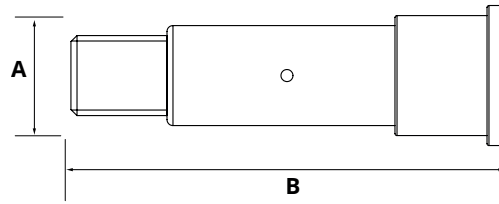

6

Pin HACO

- Total length pin including plate (i.a.)

Partnr. HACO	Ref. nr. original	A (mm)	B (mm)
3051676H	M1725.095	25	95
3051683H	M1730.120	30	120

Pin HACO

- Total length pin including plate (i.a.)

Partnr. HACO	Ref. nr. original	A (mm)	B (mm)
3050008H	M1725.109	25	109