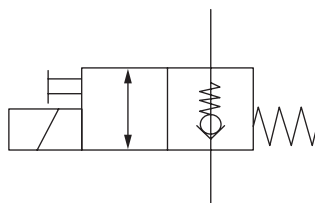

Solenoid valve complete HACO

Partnr. HACO	Ref. nr. original	Size (mm)	Size (thread)	Voltage (V)	Function
2554259H	V133.12.H	Ø13	M18x1,5	12	single acting
2554260H	V133.24.H	Ø13	M18x1,5	24	single acting