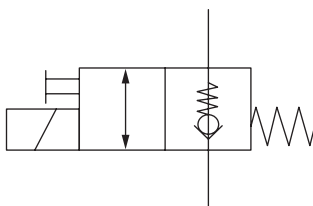

Solenoid valve complete HACO

Partnr. HACO	Ref. nr. original	Size (mm)	Size (thread)	Voltage (V)	Function
2554137H	V037.H	Ø12.7	3/4UNF	12	single acting
2554136H	V036.H	Ø12.7	3/4UNF	24	single acting