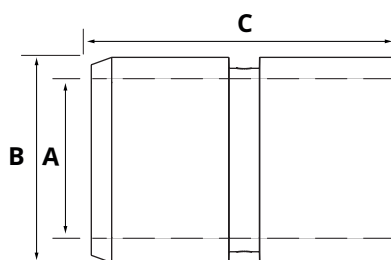

Bushing set lever Z-type HACO

- From high performance polymers - durable
- Lubrication and lubrication free

Partnr. HACO	Ref. nr. origineel	A (mm)	B (mm)	C (mm)
4014949H	32176TL	30	40	60