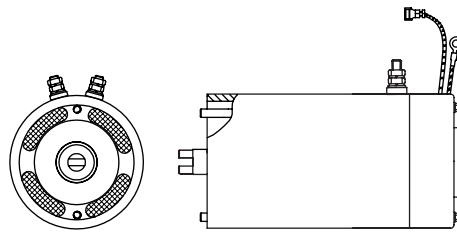

Motor HACO

- Female connection
- Open motor
- 2 years Haco warranty

5

Partnr. HACO	Ref. nr. original	Voltage (V)	Power (kW)	Rotation
2001169H	0071504	12	0.8	left
2001170H	0071505	24	1.2	left