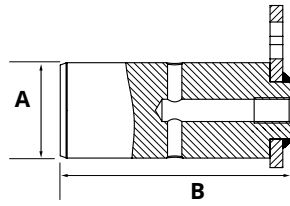

Pin HACO

- Total length pin including plate (i.a.)
- For Behrens/Palgate 1000/1500/2000kg

4

Partnr. HACO	Ref. nr. original	A (mm)	B (mm)
3022002H	2019127 K0000701 HI2912	30	73
3022000H	2019130 K0039400 HI2916	30	116
3022001H	2019126 K0000601 HI2911	40	72