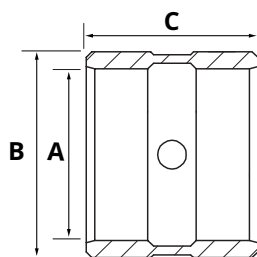

Bearing bronze HACO

Partnr. HACO	Ref. nr. original	A (mm)	B (mm)	C (mm)
3007239H	0044949 0010639	30	36	30
3007247H	0044950	30	36	40