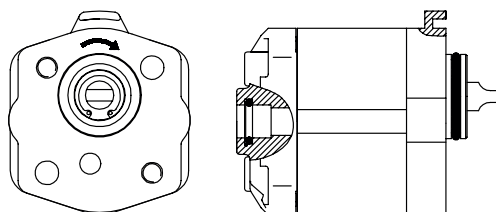

Pump W3B1/R-type HACO

- Clockwise
- 2 years Haco warranty

Partnr. HACO	Ref. nr. original	Displacement (cm3)
2007874H	31842TL	1.2